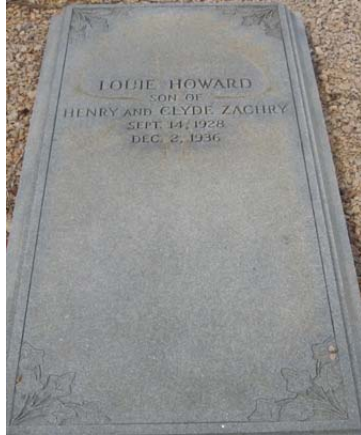

Children of Lewis Henry Zachry and Rebecca *Clyde* Ann Spence Zachry

Photo by: Norman Satterwhite with Pam Smith

a. Bertha Ann Zachry
Born January 31, 1926
Died February 27, 2002
Buried in Pine Mountain, Georgia in Harris County at Chipley Cemetery